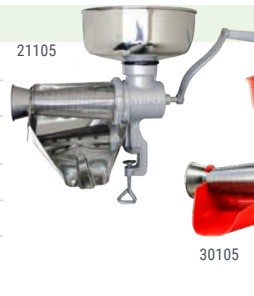

41418

LIGHT-DUTY ELECTRIC TOMATO SQUEEZER WITH PLASTIC COVER

Item	11001
Model	TS-IT-0134
Power	0.33 HP / 0.25 kW
Worm RPM	110
Electrical	110V/60Hz/1
Weight	10.56 lbs / 4.80 kg.
DxWxH	20" x 6" x 14"

11001

PROPANE BURNER

IDEAL FOR LARGE OUTDOOR COOKOUTS!

Item	44633
Model	CE-CN-0065
Total B.T.U.	65,000
Description	Black
Burners	1
Weight	18 lbs. / 8.18 kg.
DxWxH	15.5" x 15.5" x 11"

44633

MANUAL TOMATO SQUEEZERS

Item	21105	30105	31361
Description	Manual Tomato Squeezer with Stainless Steel Bowl	Manual Tomato Squeezer with Plastic Funnel and Drip	Manual Tomato Squeezer with Plastic Bowl
Weight	10 lbs / 4.55 kg	10 lbs / 4.6 kg	8.5 lbs / 3.86 kg
DxWxH	10.75" x 14.13" x 19.5"	13.8" x 22" x 19"	16.75" x 7.63" x 14.25"

21105

31361

30105

ALUMINUM STOCK POT

Item	Description	Dimensions	Thickness
43366	8 QT	9" x 7.3"	4 mm
43367	12 QT	9.8" x 9.5"	4 mm
43368	16 QT	11" x 10"	4 mm
43370	24 QT	12.6" x 11.4"	4 mm
43371	30 QT	13.8" x 12.6"	4 mm
43372	40 QT	14.6" x 14.4"	4 mm
43373	60 QT	17.3" x 16"	4 mm
43374	80 QT	18.8" x 17"	4 mm
43375	100 QT	19.9" x 18.4"	4 mm
43376	120 QT	21.7" x 19.5"	6 mm
43377	140 QT	23.6" x 20"	6 mm