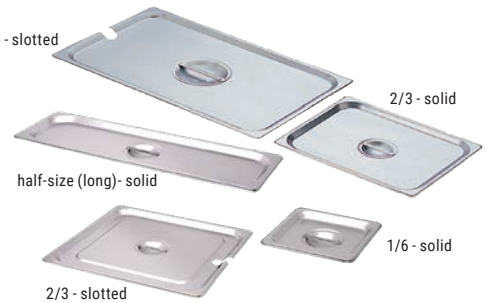

anti-jam stainless steel perforated steam table pans

GN full-size steam table pan

full size pans - 20 3/4" x 12 3/4"			
item	depth	qty/case	
85188	2 1/2"	10 pcs	
85192	4"	10 pcs	
85196	6"	10 pcs	

GN half-size steam table pan

half size pans - 10 3/8" x 12 3/4"			
item	depth	qty/case	
85200	2 1/2"	10 pcs	
85204	4"	10 pcs	
85208	6"	5 pcs	

stainless steel steam table pan cover

solid

item	dimensions	qty/case
80284	1/9-Size	10 pcs
80280	1/6-Size	10 pcs
80275	1/4-Size	10 pcs
80270	1/3-Size	10 pcs
80265	1/2-Size	5 pcs
80622	1/2-Size (Long)	10 pcs
80620	2/3-Size	10 pcs
80260	Full-Size	5 pcs

slotted

item	dimensions	qty/case
80285	1/9-Size	10 pcs
80281	1/6-Size	10 pcs
80276	1/4-Size	10 pcs
80271	1/3-Size	10 pcs
80266	1/2-Size	5 pcs
80621	1/2-Size (Long)	10 pcs
80619	2/3-Size	10 pcs
80261	Full-Size	5 pcs

full size - slotted

2/3 - solid

half-size (long) - solid

1/6 - solid

2/3 - slotted

FOR MORE INFORMATION PLEASE VISIT WWW.OMCAN.COM | OR GIVE US A CALL **1.800.465.0234**

Limited quantities available. E&OE. Valid to Authorized Omcans Dealers only. F.O.B. Mississauga (Ontario), Santa Fe Springs (California). Special prices on this flyer may not be included to any special freight program. ***NOT APPLICABLE TO PRIOR PURCHASE.*** **USD PRICES MAY BE SUBJECT TO INCREASE ON SOME ITEMS DUE TO NEW AND FUTURE TARIFF TAXES POLICIES***