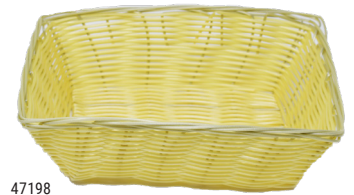

COOKWARE & DISPLAY BASKETS

SPECIALS

ALUMINUM SAUCE PAN AND COVERS

Item	Description	Capacity	Thickness
43342	Aluminum Sauce Pan with Lid	1.5 QT	3 mm
43343	Aluminum Sauce Pan with Lid	2.5 QT	3 mm
43344	Aluminum Sauce Pan with Lid	3.5 QT	3 mm
43345	Aluminum Sauce Pan with Lid	4.5 QT	3 mm
43346	Aluminum Sauce Pan with Lid	5.5 QT	3 mm
43347	Aluminum Sauce Pan with Lid	7 QT	3 mm
43348	Aluminum Sauce Pan with Lid	8.5 QT	3 mm
43349	Aluminum Sauce Pan with Lid	10.25 QT	3 mm

**LIMITED-OFFER!
LID INCLUDED**

WOVEN BASKETS

47192

47193

47194

Item	Description	Shape	Dimensions (DWH)	Case Qty (CQ)	MC Qty
47192	Black with Golden Trim	Round	8.25" x 2.25"	48 pcs	144 pcs
47193	Black with Golden Trim	Long Oval	9" x 4.25" x 2"	48 pcs	144 pcs
47194	Black, with Golden Trim	Long Oval	9" x 6.25" x 2.25"	48 pcs	144 pcs

47195

47196

47197

47198

Item	Description	Shape	Dimensions (DWH)	Case Qty (CQ)	MC Qty
47195	Natural Color	Round	9" x 2.75"	48 pcs	144 pcs
47196	Natural Color	Long Oval	9" x 4.25" x 2"	48 pcs	144 pcs
47197	Natural Color	Oval	9.5" x 6.25" x 2.75"	48 pcs	144 pcs
47198	Natural Color	Rectangular	9" x 6.25" x 2.75"	48 pcs	144 pcs