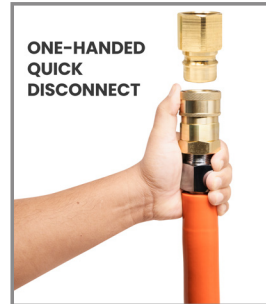

# Commercial Gas Hose Connector Kit

The 72" and 60" gas hose connection are ideal for any gas equipment. It offers flexibility in appliance placement and reduces the need for frequent hose adjustments enhancing both convenience and safety.

## 72" Connector Hose Kit with 3/4" Quick Disconnect

**ITEM: 47873**

- 2 Elbows
- Full port shut-off valve
- 3/4" Quick disconnect
- Accessories
- 72" hose
- 360° Rotational End
- PVC anti-microbial coating

## 60" Connector Hose Kit with 3/4" Quick Disconnect

**ITEM: 47872**

- 2 Elbows
- Full port shut-off valve
- 3/4" Quick disconnect
- Accessories
- 60" hose
- 360° Rotational End
- PVC anti-microbial coating