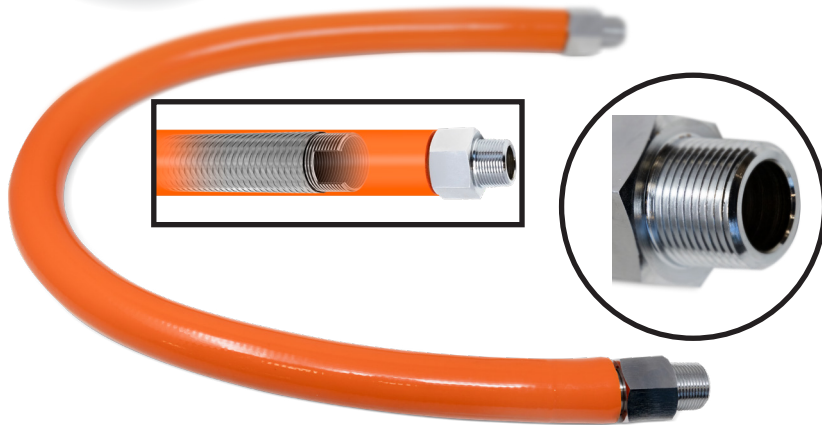

# Commercial Gas Hose Connector Kit

The 72" and 60" gas hose connection are ideal for any gas equipment. It offers flexibility in appliance placement and reduces the need for frequent hose adjustments enhancing both convenience and safety.

## 72" Connector Hose Kit with 3/4" Quick Disconnect

**ITEM: 47873**

- 2 Elbows
- Full port shut-off valve
- 3/4" Quick disconnect
- Accessories
- 72" hose
- 360° Rotational End
- PVC anti-microbial coating

## 60" Connector Hose Kit with 3/4" Quick Disconnect

**ITEM: 47872**

- 2 Elbows
- Full port shut-off valve
- 3/4" Quick disconnect
- Accessories
- 60" hose
- 360° Rotational End
- PVC anti-microbial coating

## 36" Connector Hose Kit with 3/4" Quick Disconnect

**ITEM: 47775**

Coming soon!

Includes

Street Elbow

Shut-Off Valve

Quick Disconnect

Accessories